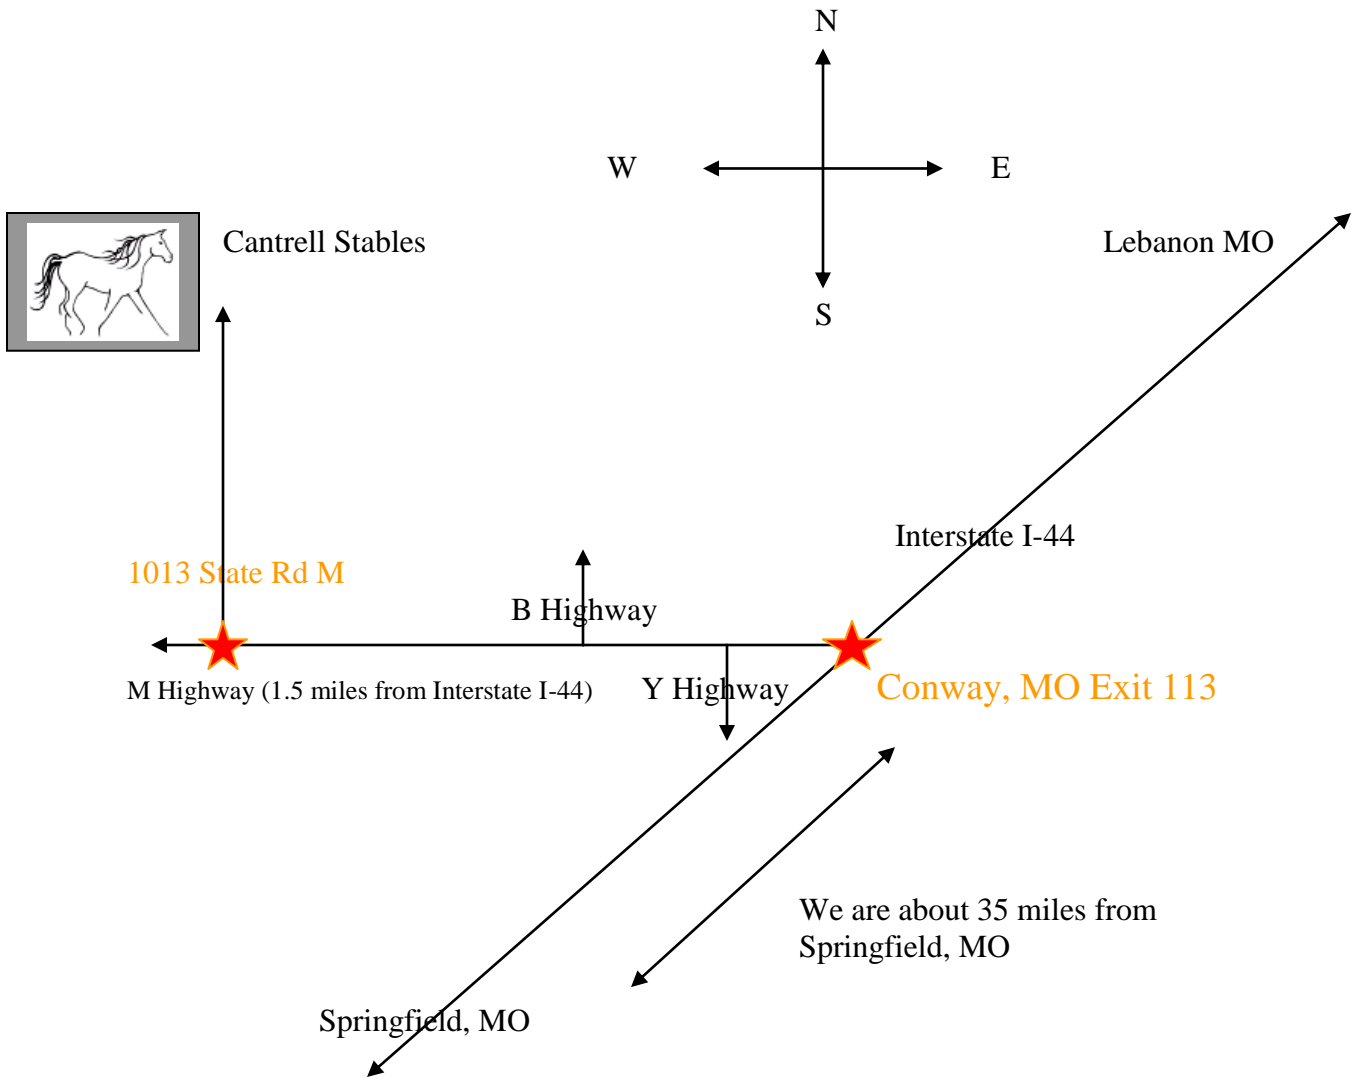

Danny and Lisa Cantrell

P.O. Box 27, Conway, MO 65632

(417) 589-8036

Cell (417) 588-6299 or (417) 533-9354

Directions: From Interstate I-44, take exit 113 and turn west. Go 1.5 miles on M highway and we are at 1013 State Road M.